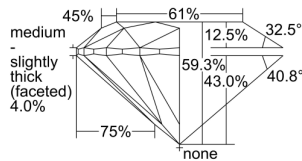

GIA®

FACSIMILE

GIA REPORT 1303773641

Verify this report at GIA.edu

GIA NATURAL DIAMOND DOSSIER®

October 27, 2018
GIA Report Number 1303773641
Shape and Cutting Style ..... Round Brilliant
Measurements ..... 5.30 - 5.33 x 3.15 mm

GRADING RESULTS

Carat Weight ..... 0.54 carat
Color Grade ..... G
Clarity Grade VS2
Cut Grade ..... Excellent

ADDITIONAL GRADING INFORMATION

Polish ..... Excellent
Symmetry ..... Excellent
Fluorescence ..... None
Clarity Characteristics ..... Cloud, Crystal
Inscription(s): GIA 1303773641

PROPORTIONS

Profile to actual proportions

GRADING SCALES

GIA COLOR SCALE	GIA CLARITY SCALE	GIA CUT SCALE	
D	FLAWLESS	EXCELLENT	
E	INTERNALLY FLAWLESS		
F		VVS₁	VERY GOOD
G	VVS₂		
H	VS₁	GOOD	
I	VS₂		
J	SI₁	FAIR	
K	SI₂		
L	I₁	POOR	
M			
N			
O	I₂		
P			
Q	I₃		
R			
S			
T			
U			
V			
W			
X			
Y			
Z