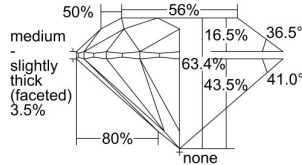

GIA®

FACSIMILE

GIA REPORT 1303537656

Verify this report at GIA.edu

GIA NATURAL DIAMOND DOSSIER®

September 10, 2018
GIA Report Number 1303537656
Shape and Cutting Style ..... Round Brilliant
Measurements ..... 5.01 - 5.05 x 3.19 mm

GRADING RESULTS

Carat Weight ..... 0.50 carat
Color Grade ..... H
Clarity Grade S11
Cut Grade ..... Excellent

ADDITIONAL GRADING INFORMATION

Polish ..... Excellent
Symmetry ..... Excellent
Fluorescence ..... Medium Blue
Clarity Characteristics..... Crystal, Cloud
Inscription(s): GIA 1303537656

PROPORTIONS

Profile to actual proportions