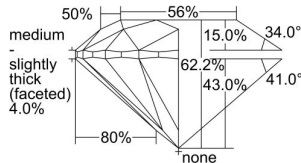

GIA®

FACSIMILE

GIA REPORT 1303522284

Verify this report at GIA.edu

GIA NATURAL DIAMOND DOSSIER®

September 20, 2018
GIA Report Number 1303522284
Shape and Cutting Style ..... Round Brilliant
Measurements ..... 4.88 - 4.90 x 3.04 mm

GRADING RESULTS

Carat Weight ..... 0.44 carat
Color Grade ..... D
Clarity Grade VS1
Cut Grade ..... Excellent

ADDITIONAL GRADING INFORMATION

Polish ..... Excellent
Symmetry ..... Excellent
Fluorescence ..... Faint
Clarity Characteristics..... Crystal, Feather, Pinpoint
Inscription(s): GIA 1303522284

PROPORTIONS

Profile to actual proportions

GRADING SCALES

GIA COLOR SCALE	GIA CLARITY SCALE	GIA CUT SCALE	
D	FLAWLESS	EXCELLENT	
E	INTERNALLY FLAWLESS		
F		VVS₁	VERY GOOD
G	VVS₂		
H	VS₁	GOOD	
I	VS₂		
J	SI₁	FAIR	
K	SI₂		
L	I₁	POOR	
M	I₂		
N	I₃		
O			
P			
Q			
R			
S			
T			
U			
V			
W			
X			
Y			
Z