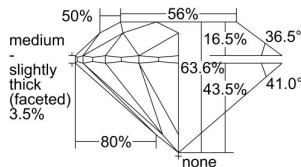

GIA®

FACSIMILE

GIA REPORT 1299975591

Verify this report at GIA.edu

GIA NATURAL DIAMOND DOSSIER®

July 26, 2018
GIA Report Number 1299975591
Shape and Cutting Style ..... Round Brilliant
Measurements ..... 5.85 - 5.90 x 3.74 mm

GRADING RESULTS

Carat Weight ..... 0.80 carat
Color Grade ..... F
Clarity Grade VS1
Cut Grade ..... Excellent

ADDITIONAL GRADING INFORMATION

Polish ..... Excellent
Symmetry ..... Excellent
Fluorescence ..... Medium Blue
Clarity Characteristics..... Crystal, Needle, Indented Natural
Inscription(s): GIA 1299975591

PROPORTIONS

Profile to actual proportions