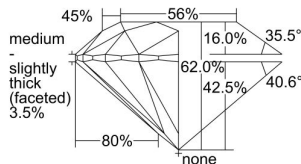

GIA®

FACSIMILE

GIA REPORT 1299882660

Verify this report at GIA.edu

GIA NATURAL DIAMOND DOSSIER®

July 20, 2018
GIA Report Number 1299882660
Shape and Cutting Style ..... Round Brilliant
Measurements ..... 5.10 - 5.12 x 3.17 mm

GRADING RESULTS

Carat Weight ..... 0.51 carat
Color Grade ..... D
Clarity Grade VS1
Cut Grade ..... Excellent

ADDITIONAL GRADING INFORMATION

Polish ..... Excellent
Symmetry ..... Excellent
Fluorescence ..... Medium Blue
Clarity Characteristics ..... Crystal, Pinpoint
Inscription(s): GIA 1299882660

PROPORTIONS

Profile to actual proportions