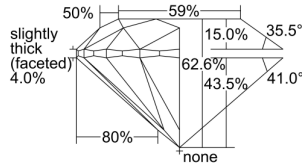

GIA®

FACSIMILE

GIA REPORT 1299715975

Verify this report at GIA.edu

GIA NATURAL DIAMOND DOSSIER®

July 05, 2018
GIA Report Number 1299715975
Shape and Cutting Style ..... Round Brilliant
Measurements ..... 5.07 - 5.11 x 3.19 mm

GRADING RESULTS

Carat Weight ..... 0.51 carat
Color Grade ..... D
Clarity Grade VS1
Cut Grade ..... Excellent

ADDITIONAL GRADING INFORMATION

Polish ..... Excellent
Symmetry ..... Excellent
Fluorescence ..... Medium Blue
Clarity Characteristics..... Crystal, Pinpoint
Inscription(s): GIA 1299715975

PROPORTIONS

Profile to actual proportions

GRADING SCALES

GIA COLOR SCALE

COLORESS	D
	E
	F
	G
	H
	I
	J
NEAR COLORESS	K
	L
Faint	M
	N
	O
	P
Very Light	Q
	R
	S
	T
	U
	V
Light	W
	X
	Y
	Z

GIA CLARITY SCALE

FLAWLESS	INTERNAL FLAWLESS	
		EXCELLENT
VERY VERY SLIGHTLY INCLUDED	VVS₁	
	VVS₂	
VERY SLIGHTLY INCLUDED	VS₁	
	VS₂	
SLIGHTLY INCLUDED	SI₁	
	SI₂	
INCLUDED	I₁	
	I₂	
	I₃	

GIA CUT SCALE

EXCELLENT
VERY GOOD
GOOD
FAIR
POOR