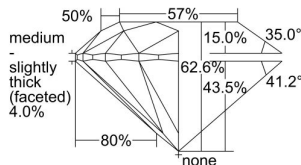

GIA®

FACSIMILE

GIA REPORT 1299409314

Verify this report at GIA.edu

GIA NATURAL DIAMOND DOSSIER®

June 12, 2018
GIA Report Number 1299409314
Shape and Cutting Style ..... Round Brilliant
Measurements ..... 5.04 - 5.07 x 3.17 mm

GRADING RESULTS

Carat Weight ..... 0.50 carat
Color Grade ..... D
Clarity Grade VS1
Cut Grade ..... Excellent

ADDITIONAL GRADING INFORMATION

Polish ..... Excellent
Symmetry ..... Excellent
Fluorescence ..... Faint
Clarity Characteristics ..... Crystal, Pinpoint
Inscription(s): GIA 1299409314

PROPORTIONS

Profile to actual proportions

GRADING SCALES

GIA COLOR SCALE	GIA CLARITY SCALE	GIA CUT SCALE	
D	FLAWLESS	EXCELLENT	
E	INTERNALLY FLAWLESS		
F		VVS₁	VERY GOOD
G	VVS₂		
H	VS₁	GOOD	
I	VS₂		
J	SI₁	FAIR	
K	SI₂		
L	I₁	POOR	
M	I₂		
N	I₃		
O			
P			
Q			
R			
S			
T			
U			
V			
W			
X			
Y			
Z