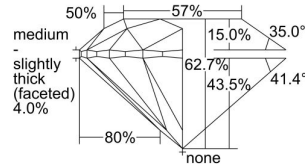

GIA®

FACSIMILE

GIA REPORT 1299407309

Verify this report at GIA.edu

GIA NATURAL DIAMOND DOSSIER®

June 09, 2018
GIA Report Number 1299407309
Shape and Cutting Style ..... Round Brilliant
Measurements ..... 4.38 - 4.41 x 2.75 mm

GRADING RESULTS

Carat Weight ..... 0.33 carat
Color Grade ..... F
Clarity Grade S11
Cut Grade ..... Excellent

ADDITIONAL GRADING INFORMATION

Polish ..... Excellent
Symmetry ..... Excellent
Fluorescence ..... None
Clarity Characteristics ..... Feather, Cloud, Crystal
Inscription(s): GIA 1299407309

PROPORTIONS

Profile to actual proportions

GRADING SCALES

GIA COLOR SCALE	GIA CLARITY SCALE	GIA CUT SCALE	
D	FLAWLESS	EXCELLENT	
E	INTERNALLY FLAWLESS		
F		VVS₁	VERY GOOD
G	VVS₂		
H	VS₁	GOOD	
I	VS₂		
J	S1₁	FAIR	
K	S1₂		
L	I₁	POOR	
M	I₂		
N	I₃		
O			
P			
Q			
R			
S			
T			
U			
V			
W			
X			
Y			
Z