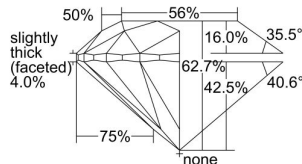

GIA®

FACSIMILE

GIA REPORT 1298831129

Verify this report at GIA.edu

GIA NATURAL DIAMOND DOSSIER®

July 16, 2018
GIA Report Number 1298831129
Shape and Cutting Style ..... Round Brilliant
Measurements ..... 5.87 - 5.92 x 3.69 mm

GRADING RESULTS

Carat Weight ..... 0.80 carat
Color Grade ..... D
Clarity Grade VS1
Cut Grade ..... Excellent

ADDITIONAL GRADING INFORMATION

Polish ..... Excellent
Symmetry ..... Excellent
Fluorescence ..... Strong Blue
Clarity Characteristics ..... Crystal, Pinpoint
Inscription(s): GIA 1298831129

PROPORTIONS

Profile to actual proportions

GRADING SCALES

GIA COLOR SCALE	GIA CLARITY SCALE	GIA CUT SCALE
COLOURLESS	FLAWLESS	EXCELLENT
D	INTERNALLY FLAWLESS	
E	VVS₁	VERY GOOD
F		
G	VVS₂	
H	VS₁	GOOD
I		
J	VS₂	
K	SI₁	FAIR
L		
M	SI₂	
N	I₁	POOR
O		
P	I₂	
Q	I₃	
R		
S		
T		
U		
V		
W		
X		
Y		
Z