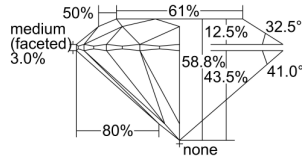

GIA®

FACSIMILE

GIA REPORT 1297400574

Verify this report at GIA.edu

GIA NATURAL DIAMOND DOSSIER®

June 18, 2018
GIA Report Number 1297400574
Shape and Cutting Style ..... Round Brilliant
Measurements ..... 5.20 - 5.22 x 3.06 mm

GRADING RESULTS

Carat Weight ..... 0.50 carat
Color Grade ..... F
Clarity Grade S11
Cut Grade ..... Excellent

ADDITIONAL GRADING INFORMATION

Polish ..... Excellent
Symmetry ..... Excellent
Fluorescence ..... Faint
Clarity Characteristics ..... Crystal, Feather
Inscription(s): GIA 1297400574

PROPORTIONS

Profile to actual proportions

GRADING SCALES

GIA COLOR SCALE	GIA CLARITY SCALE	GIA CUT SCALE	
D	FLAWLESS	EXCELLENT	
E	INTERNALLY FLAWLESS		
F		VVS₁	VERY GOOD
G	VVS₂		
H	VS₁	GOOD	
I	VS₂		
J	S1₁	FAIR	
K	S1₂		
L	I₁	POOR	
M	I₂		
N	I₃		
O			
P			
Q			
R			
S			
T			
U			
V			
W			
X			
Y			
Z