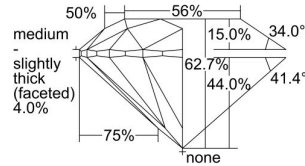

GIA®

FACSIMILE

GIA REPORT 1295452634

Verify this report at GIA.edu

GIA NATURAL DIAMOND DOSSIER®

June 14, 2018
GIA Report Number 1295452634
Shape and Cutting Style ..... Round Brilliant
Measurements ..... 4.32 - 4.34 x 2.72 mm

GRADING RESULTS

Carat Weight ..... 0.31 carat
Color Grade ..... D
Clarity Grade VS1
Cut Grade ..... Excellent

ADDITIONAL GRADING INFORMATION

Polish ..... Excellent
Symmetry ..... Very Good
Fluorescence ..... None
Clarity Characteristics..... Crystal, Feather, Pinpoint
Inscription(s): GIA 1295452634

PROPORTIONS

Profile to actual proportions

GRADING SCALES

GIA COLOR SCALE	GIA CLARITY SCALE	GIA CUT SCALE
D	FLAWLESS	EXCELLENT
E	INTERNALLY FLAWLESS	
F	VVS₁	VERY GOOD
G		
H	VS₁	GOOD
I		
J	SI₁	FAIR
K		
L	I₁	POOR
M		
N	I₂	
O		
P	I₃	
Q		
R		
S		
T		
U		
V		
W		
X		
Y		
Z