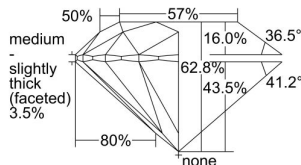

GIA®

FACSIMILE

GIA REPORT 1295257461

Verify this report at GIA.edu

GIA NATURAL DIAMOND DOSSIER®

June 09, 2018
GIA Report Number 1295257461
Shape and Cutting Style ..... Round Brilliant
Measurements ..... 5.62 - 5.69 x 3.55 mm

GRADING RESULTS

Carat Weight ..... 0.70 carat
Color Grade ..... E
Clarity Grade S11
Cut Grade ..... Excellent

ADDITIONAL GRADING INFORMATION

Polish ..... Very Good
Symmetry ..... Very Good
Fluorescence ..... None
Clarity Characteristics..... Crystal, Feather, Cloud
Inscription(s): GIA 1295257461

PROPORTIONS

Profile to actual proportions