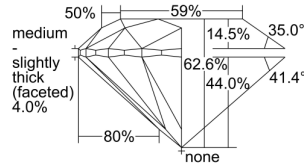

GIA®

FACSIMILE

GIA REPORT 1293975962

Verify this report at GIA.edu

GIA NATURAL DIAMOND DOSSIER®

July 26, 2018
GIA Report Number 1293975962
Shape and Cutting Style ..... Round Brilliant
Measurements ..... 5.15 - 5.19 x 3.24 mm

GRADING RESULTS

Carat Weight ..... 0.54 carat
Color Grade ..... D
Clarity Grade VS1
Cut Grade ..... Excellent

ADDITIONAL GRADING INFORMATION

Polish ..... Excellent
Symmetry ..... Excellent
Fluorescence ..... Medium Blue
Clarity Characteristics ..... Crystal
Inscription(s): GIA 1293975962

PROPORTIONS

Profile to actual proportions

GRADING SCALES

GIA COLOR SCALE	GIA CLARITY SCALE	GIA CUT SCALE	
D	FLAWLESS	EXCELLENT	
E	INTERNALLY FLAWLESS		
F		VVS₁	VERY GOOD
G	VVS₂		
H	VS₁	GOOD	
I	VS₂		
J	SI₁	FAIR	
K	SI₂		
L	I₁	POOR	
M	I₂		
N	I₃		
O			
P			
Q			
R			
S			
T			
U			
V			
W			
X			
Y			
Z