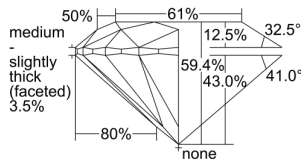

GIA®

FACSIMILE

GIA REPORT 1289756918

Verify this report at GIA.edu

GIA NATURAL DIAMOND DOSSIER®

April 20, 2018
GIA Report Number 1289756918
Shape and Cutting Style ..... Round Brilliant
Measurements ..... 5.23 - 5.25 x 3.12 mm

GRADING RESULTS

Carat Weight ..... 0.52 carat
Color Grade ..... D
Clarity Grade VS1
Cut Grade ..... Excellent

ADDITIONAL GRADING INFORMATION

Polish ..... Excellent
Symmetry ..... Excellent
Fluorescence ..... Medium Blue
Clarity Characteristics ..... Crystal
Inscription(s): GIA 1289756918

PROPORTIONS

Profile to actual proportions

GRADING SCALES

GIA COLOR SCALE	GIA CLARITY SCALE	GIA CUT SCALE	
D	FLAWLESS	EXCELLENT	
E	INTERNALLY FLAWLESS		
F		VVS₁	VERY GOOD
G	VVS₂		
H	VS₁	GOOD	
I	VS₂		
J	SI₁	FAIR	
K	SI₂		
L	I₁	POOR	
M	I₂		
N	I₃		
O			
P			
Q			
R			
S			
T			
U			
V			
W			
X			
Y			
Z