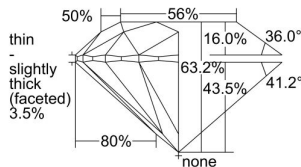

GIA®

FACSIMILE

GIA REPORT 1248763949

Verify this report at gia.edu

GIA DIAMOND DOSSIER®

January 20, 2017
GIA Report Number 1248763949
Shape and Cutting Style ..... Round Brilliant
Measurements ..... 5.90 - 5.93 x 3.74 mm

GRADING RESULTS

Carat Weight ..... 0.80 carat
Color Grade ..... D
Clarity Grade VS1
Cut Grade ..... Excellent

ADDITIONAL GRADING INFORMATION

Polish ..... Excellent
Symmetry ..... Excellent
Fluorescence ..... Medium Blue
Clarity Characteristics ..... Feather, Cloud, Pinpoint
Inscription(s): GIA 1248763949

PROPORTIONS

Profile to actual proportions