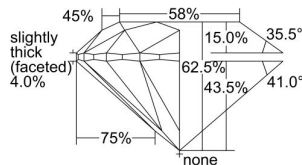

GIA®

FACSIMILE

GIA REPORT 1206540441

Verify this report at GIA.edu

GIA NATURAL DIAMOND DOSSIER®

August 23, 2019
GIA Report Number 1206540441
Shape and Cutting Style ..... Round Brilliant
Measurements ..... 5.92 - 5.97 x 3.71 mm

GRADING RESULTS

Carat Weight ..... 0.82 carat
Color Grade ..... D
Clarity Grade VS1
Cut Grade ..... Excellent

ADDITIONAL GRADING INFORMATION

Polish ..... Excellent
Symmetry ..... Excellent
Fluorescence ..... Strong Blue
Clarity Characteristics ..... Crystal
Inscription(s): GIA 1206540441

PROPORTIONS

Profile to actual proportions

GRADING SCALES

GIA COLOR SCALE

COLORED	D
	E
	F
	G
	H
	I
	J
NEAR COLORLESS	K
	L
Faint	M
	N
	O
	P
Very Light	Q
	R
	S
	T
	U
	V
Light	W
	X
	Y
	Z

GIA CLARITY SCALE

VERY VERY SLIGHTLY INCLUDED	FLAWLESS
	INTERNALLY FLAWLESS
VERY SLIGHTLY INCLUDED	VVS₁
	VVS₂
SLIGHTLY INCLUDED	VS₁
	VS₂
INCLUDED	SI₁
	SI₂
	I₁
	I₂
	I₃

GIA CUT SCALE

EXCELLENT	VERY GOOD	GOOD	FAIR	POOR